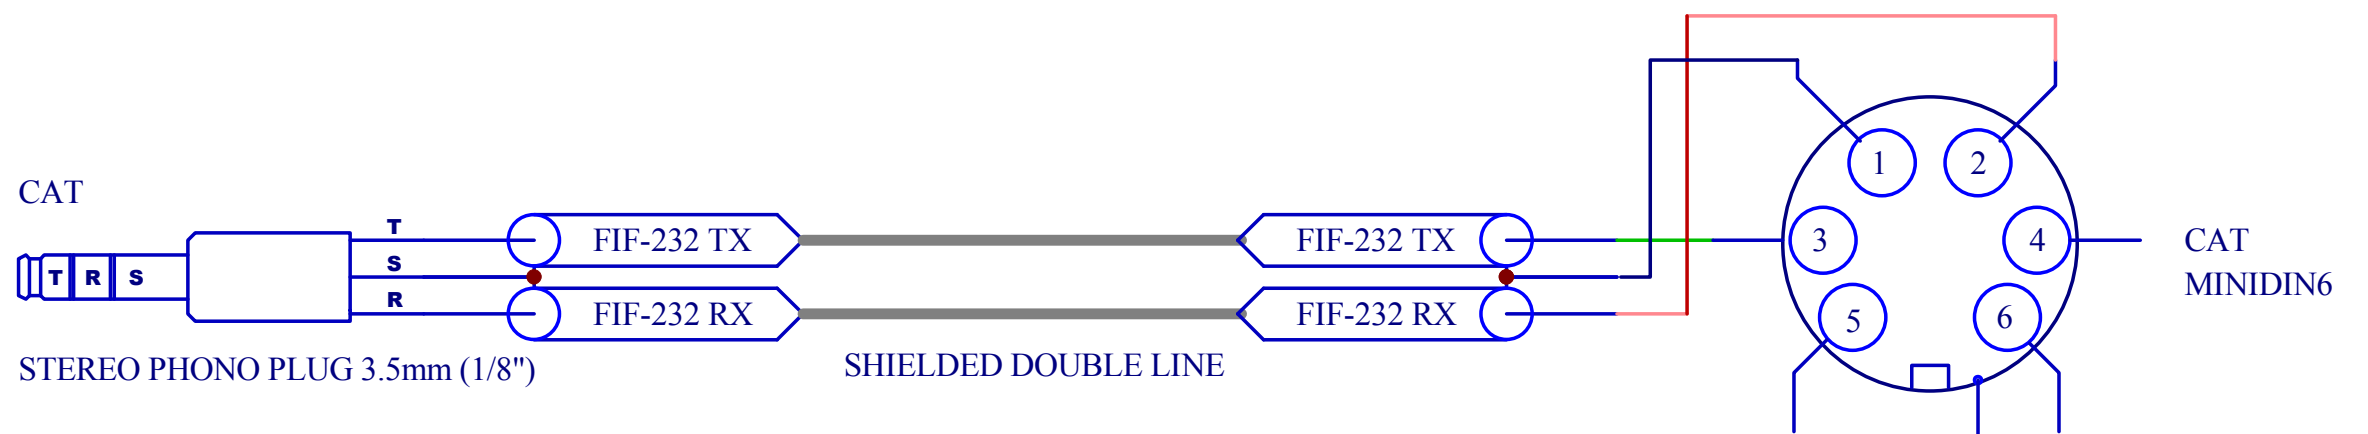

CAT FIF232-MINI6 Cable

S = Sleeve

T = Tip

R = Ring

YAESU's FT-757GXII, FT-840, FT-890, FT-900