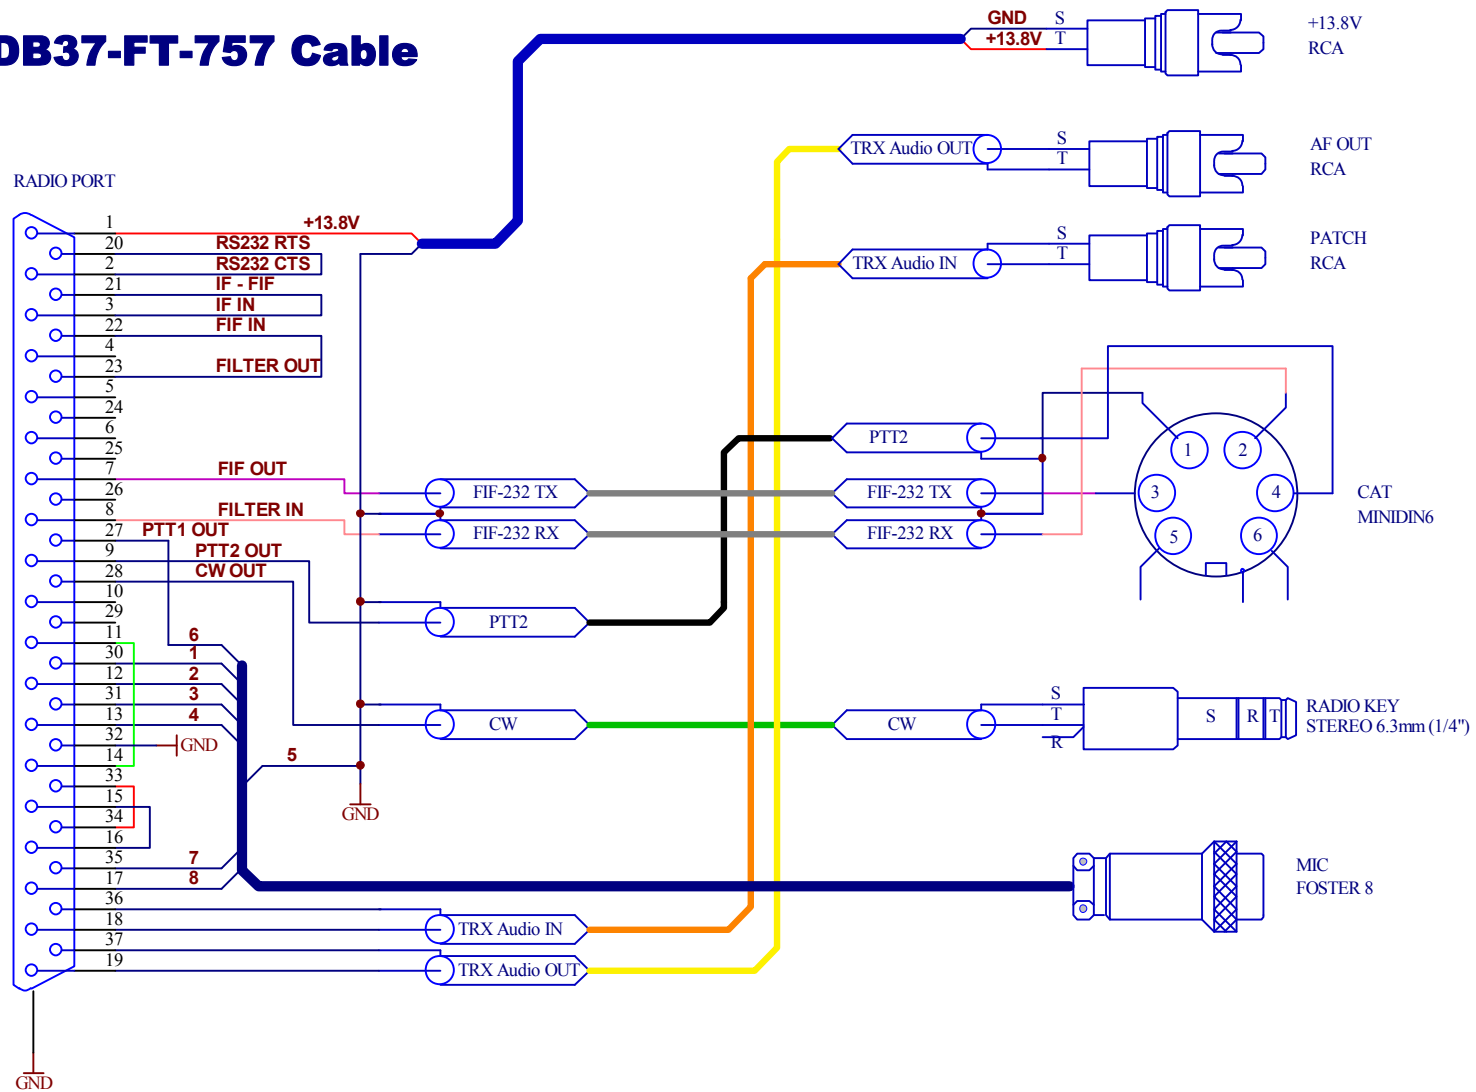

# DB37-FT-757 Cable

**FT-757GXII**

**Notes:**

**S = Sleeve**  
**T = Tip**  
**R = Ring**