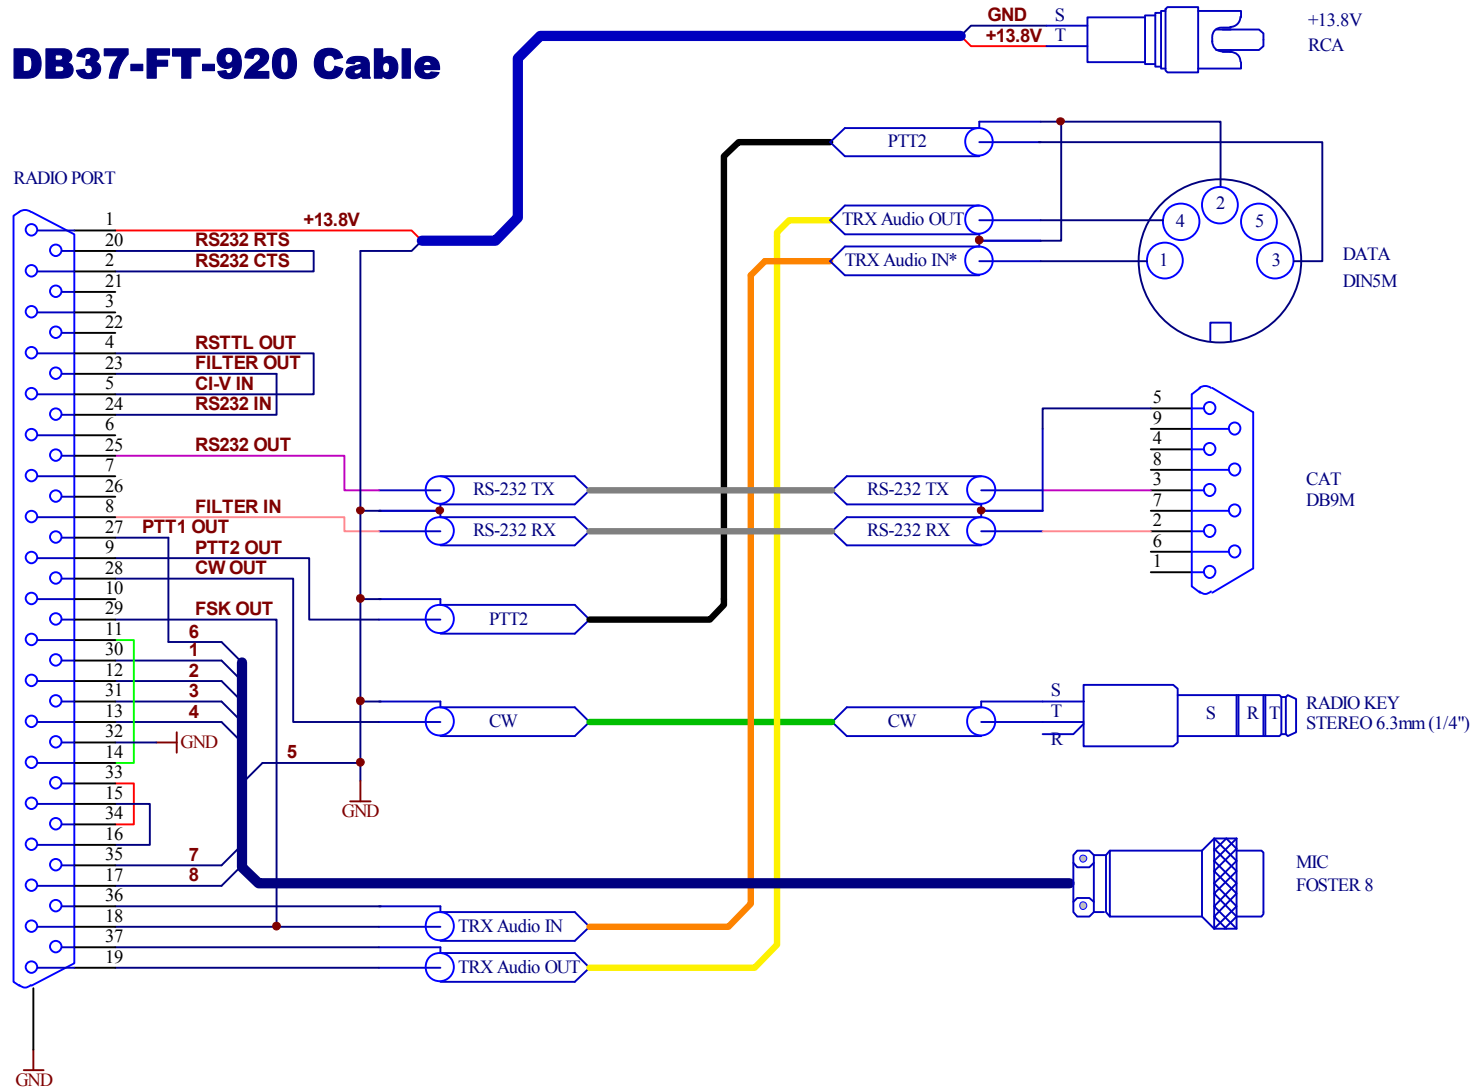

DB37-FT-920 Cable

FT-920

Notes:

* line contain AFSK and FSK signals from KEYER.

S = Sleeve

T = Tip

R = Ring