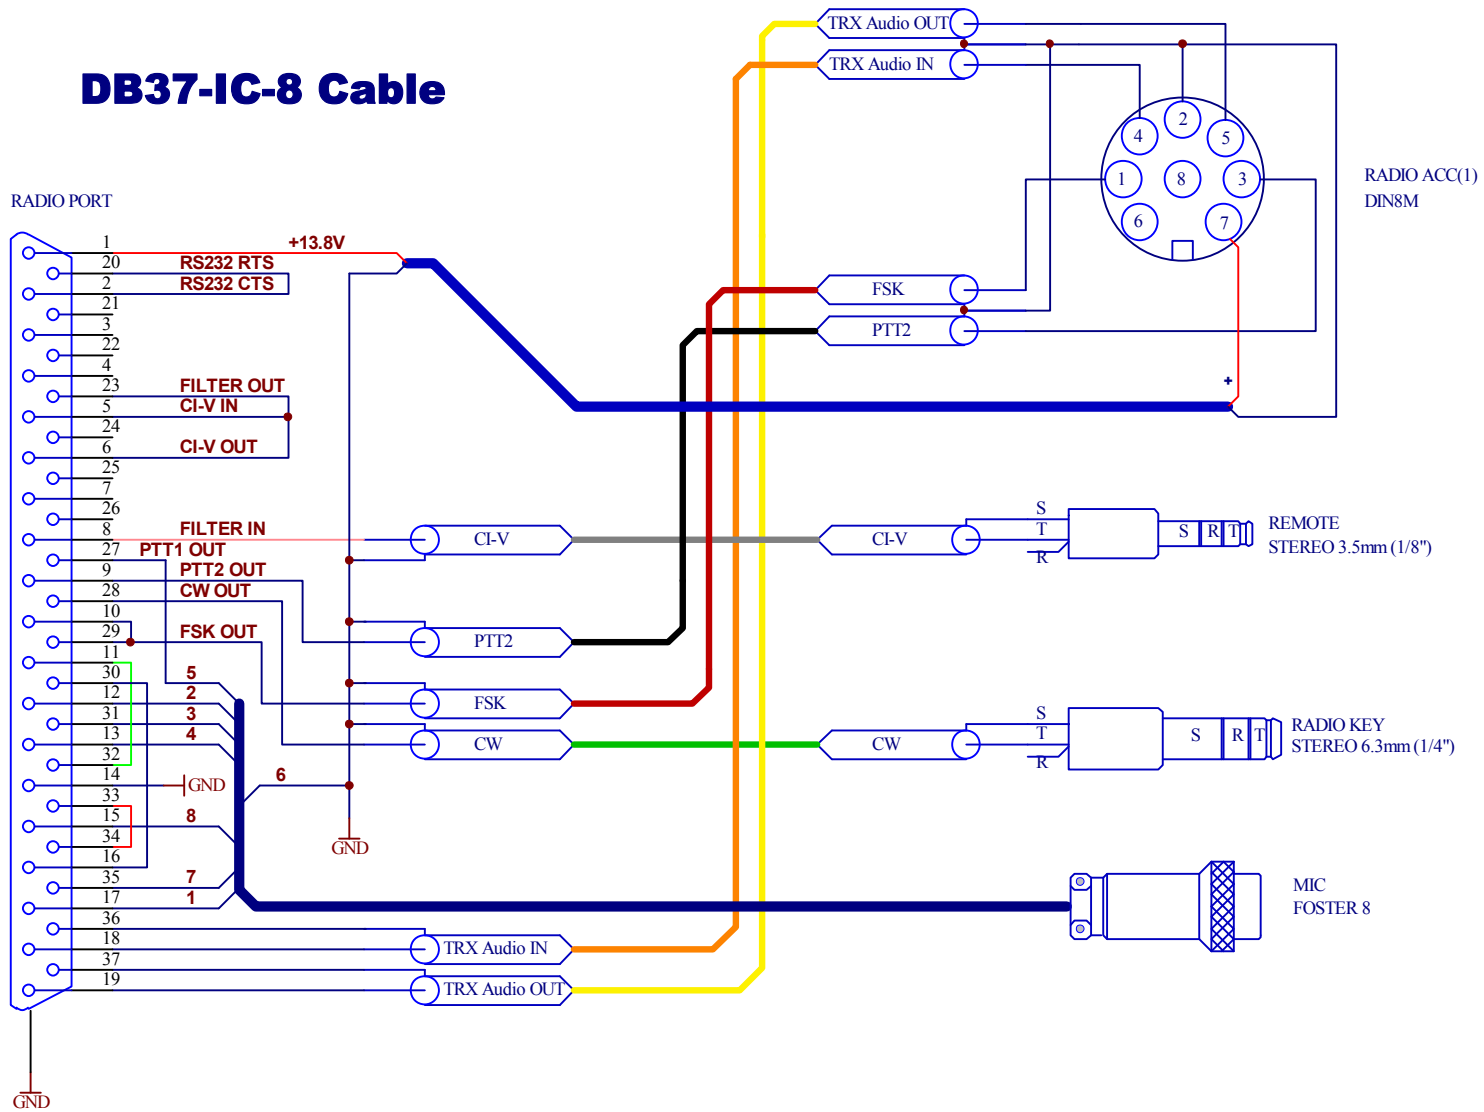

# DB37-IC-8 Cable

IC-707 IC-725 IC-726 IC-728 IC-729 IC-735 IC-736 IC-737 IC-738 IC-746 IC-746Pro IC-7400  
 IC-756 IC-756Pro IC-756ProII IC-761 IC-765 IC-775 IC-7800 IC-781 IC-910

S = Sleeve  
 T = Tip  
 R = Ring